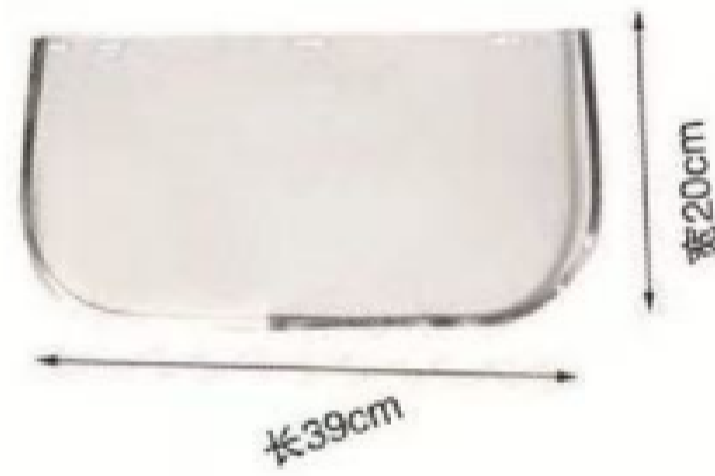

Main Parameters

Filter size:114*133mm

View size:100*97mm

Light State: DIN4

Dark State: DIN5-9 for grinding work; DIN9-13 for welding work

UV/IR Protection DIN16

Switching time 1/30000s

Delay time (dark to light) 0.1-1.0S Battery

Model: CR2450

Helmet material: PP

YL-001

全新用料，不掺杂任何回料
Virgin Material,
without any recycled material

宽20cm

长39cm

Material : PET/PVC/PC

Regular Size:390*200mm/8" *15 1/2" , other size also can be customized